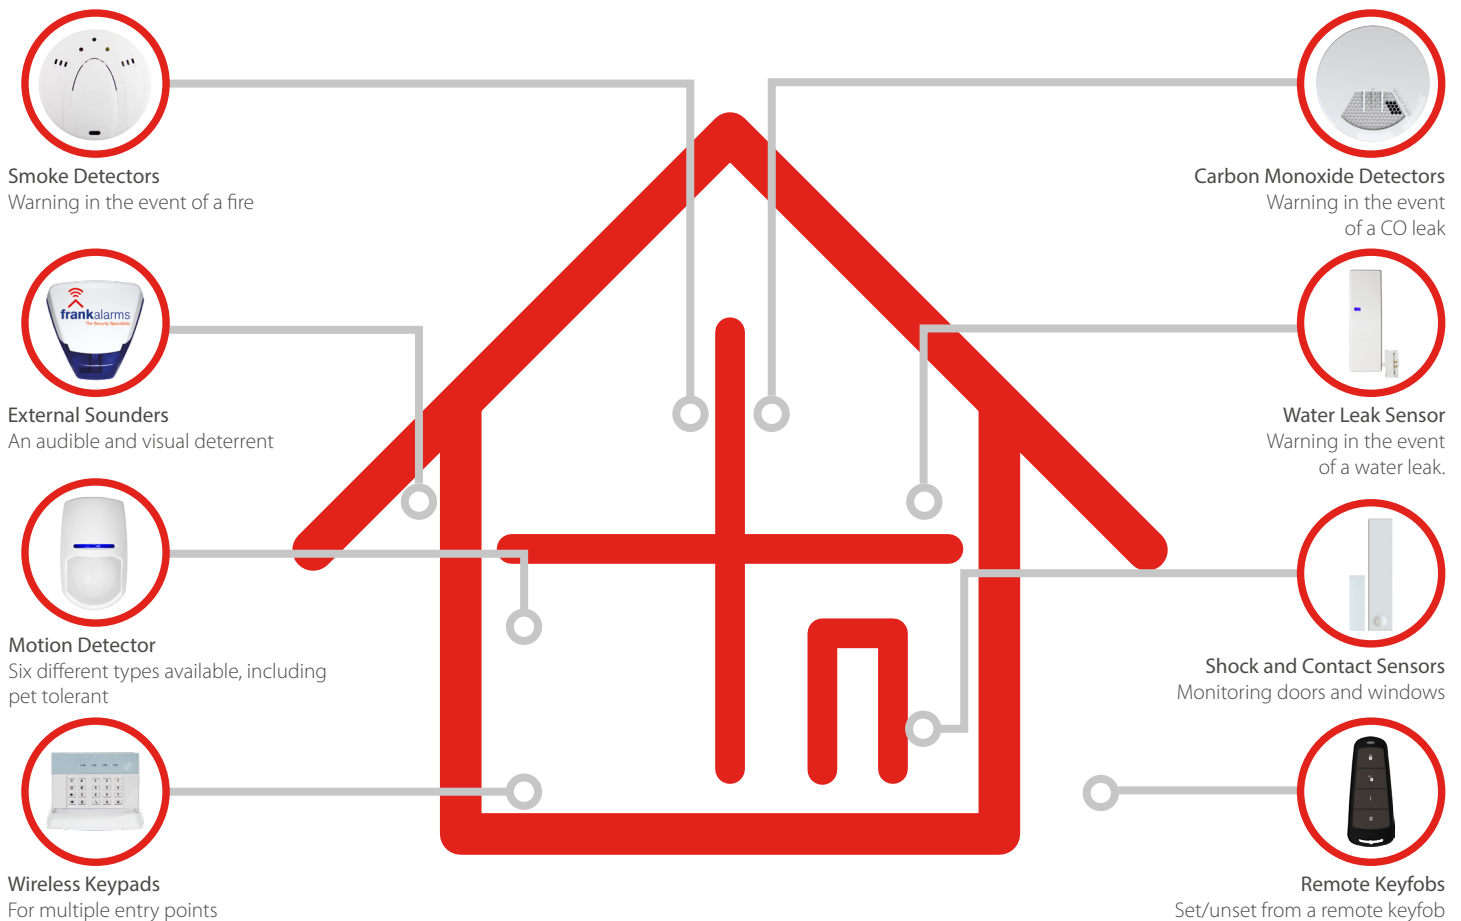

No Mess, No Fuss Just Excellent Performance

The award-winning two-way wireless control panel offers a wide range of security and safety peripherals to keep your home and family safe, such as motion detectors, shock sensors, smoke and carbon monoxide detectors. With its ability to sync with up to 32 wireless and a further 34 wired devices, you can easily add a multitude of devices, while its innovative wireless technology means the entire system can be fitted without having to redecorate after laying cables and wires.

Wireless Peripherals Available for Your Home

Contact us today to find out more about
securing your home & your family